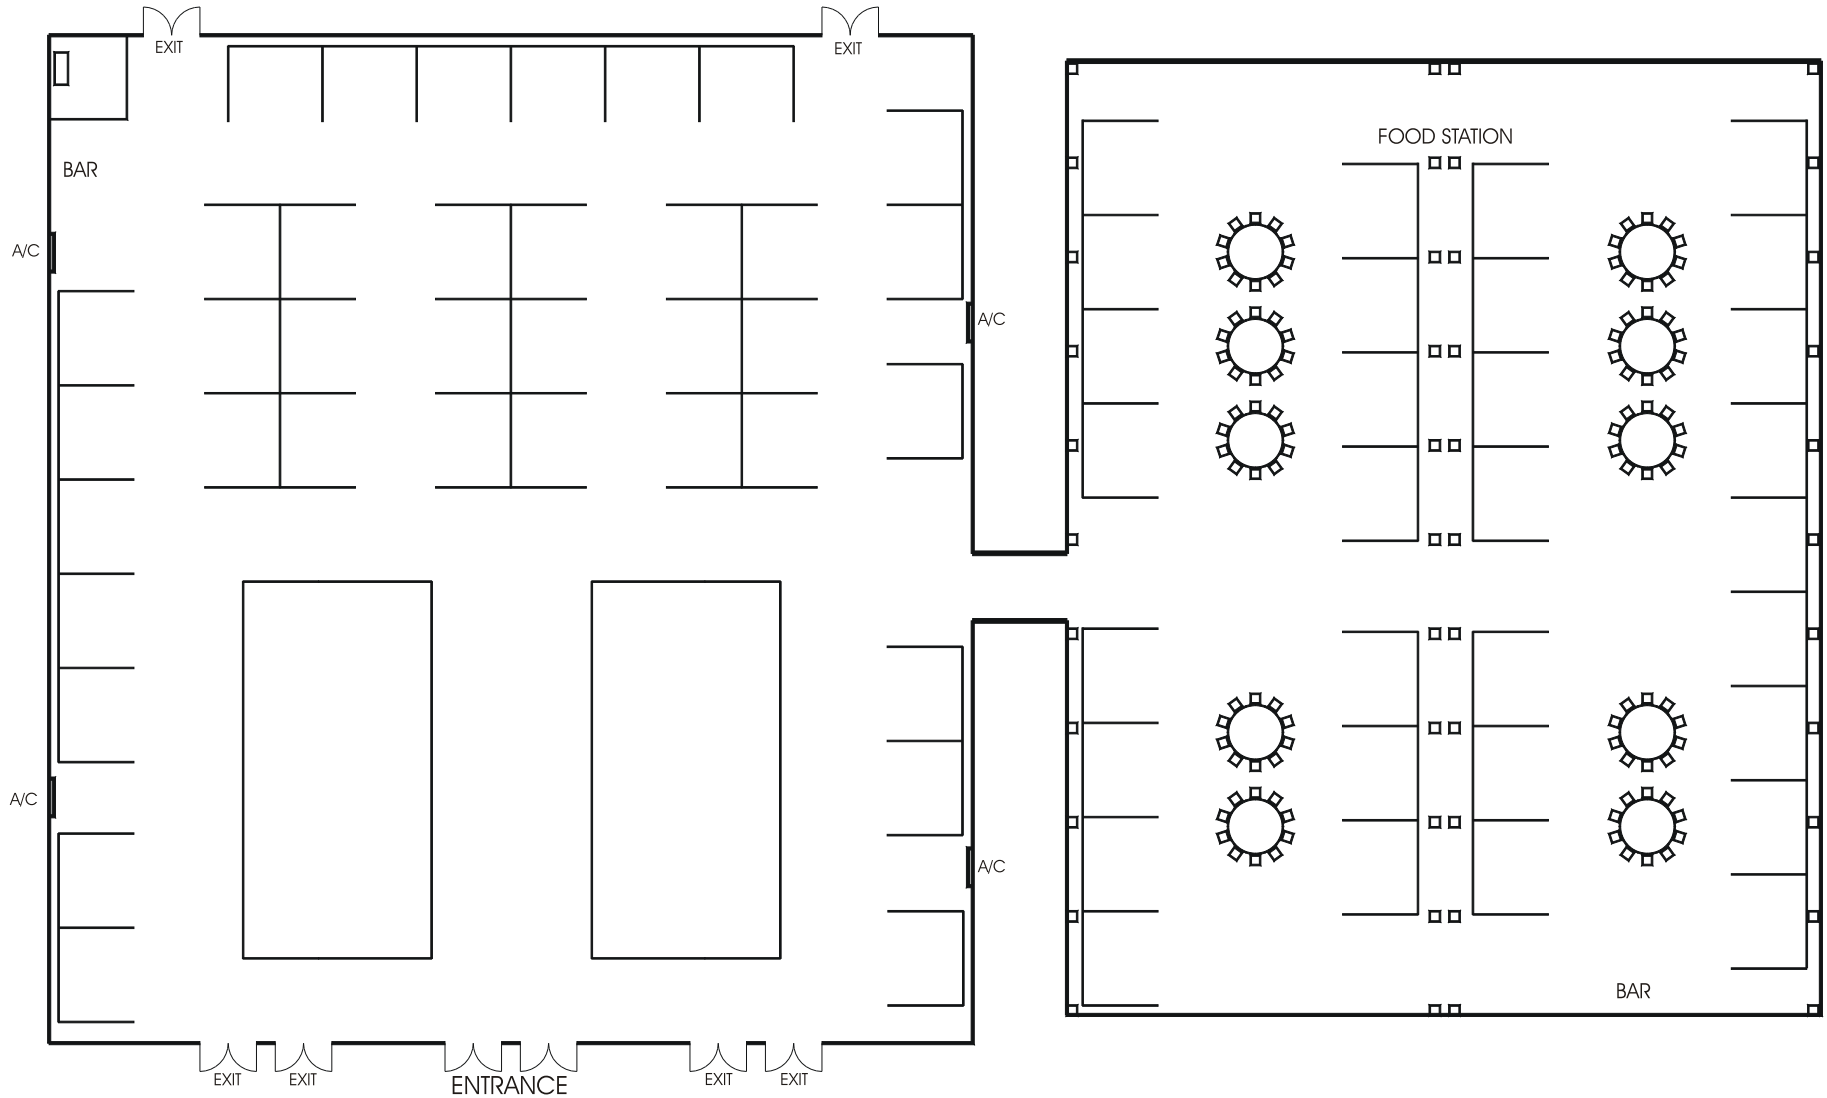

# APPLIANCE SERVICE TRAINING INSTITUTE

JANUARY 2020

TRADEWINDS RESORT, ST. PETE BEACH, FLORIDA

68 - 8' x 10' Booths, 2 - 20' x 40' Booths  
in the Pavilion