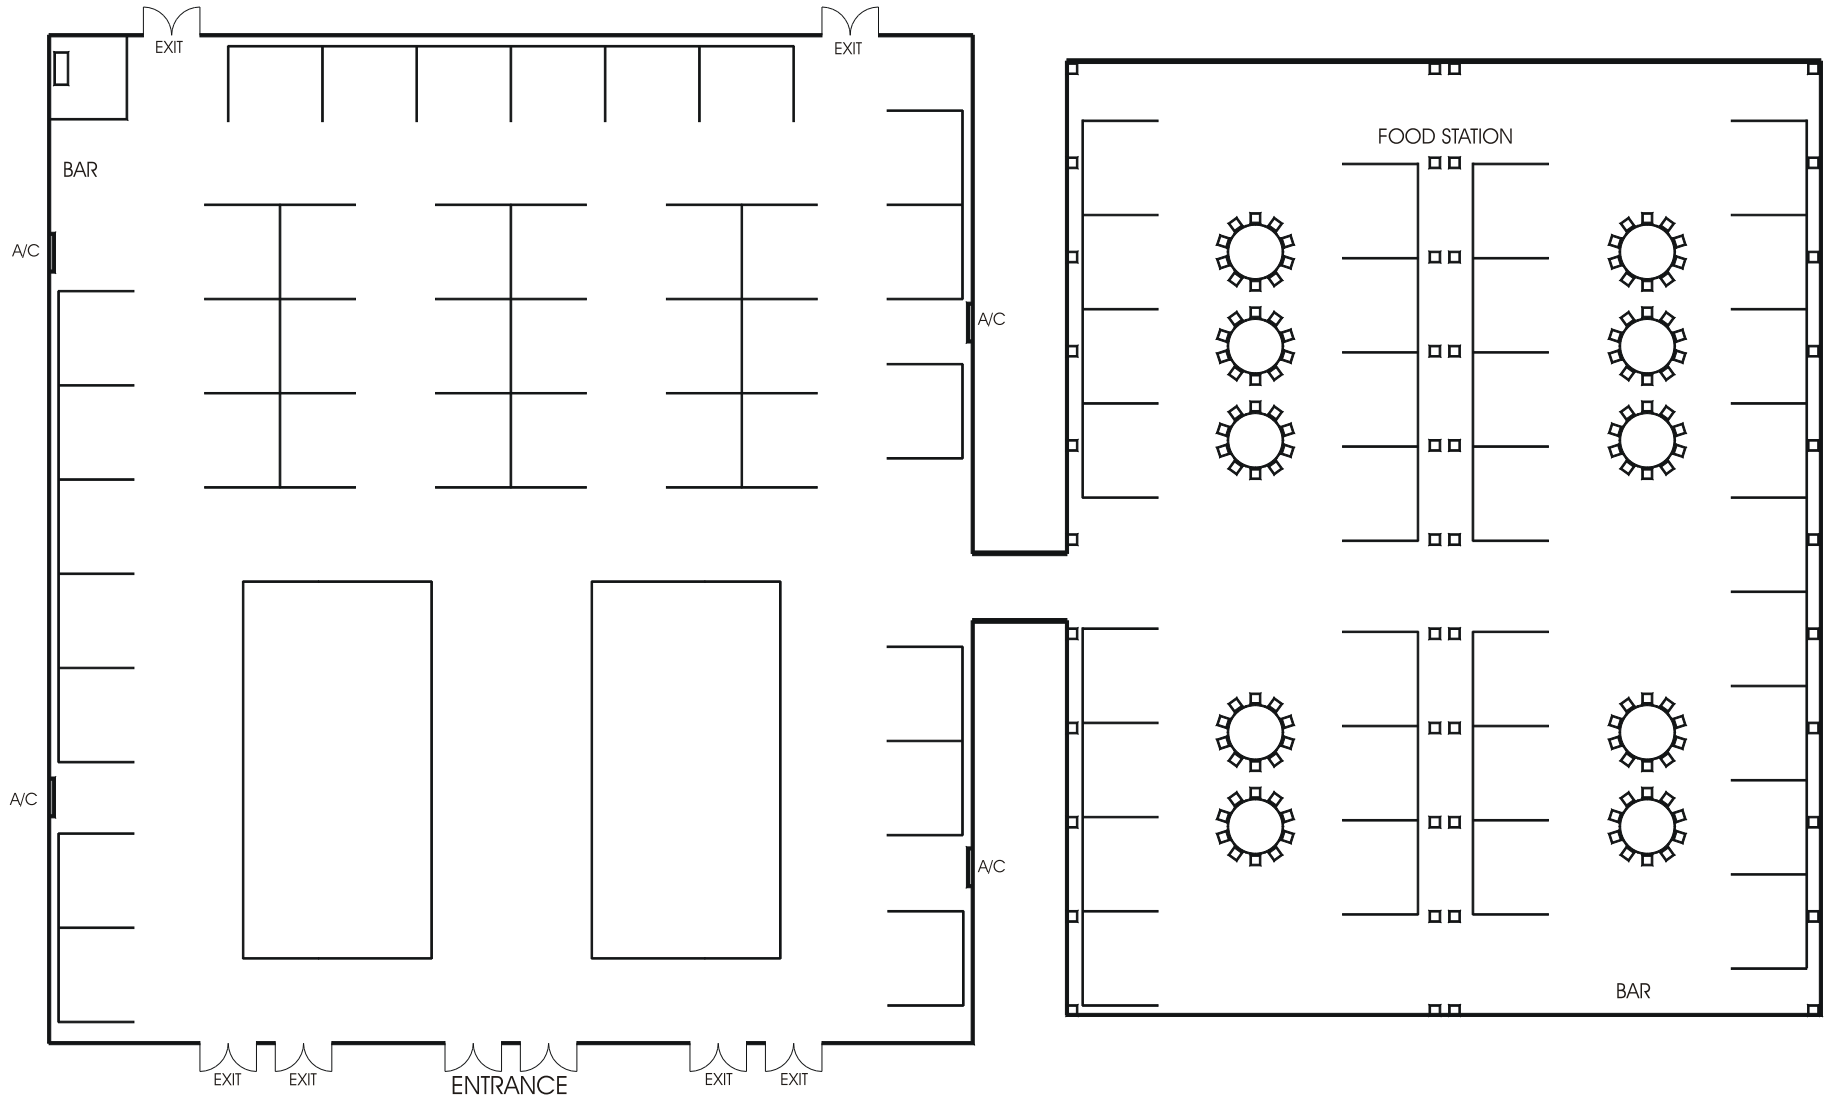

APPLIANCE SERVICE TRAINING INSTITUTE

JANUARY 2020

TRADEWINDS RESORT, ST. PETE BEACH, FLORIDA

68 - 8' x 10' Booths, 2 - 20' x 40' Booths
in the Pavilion